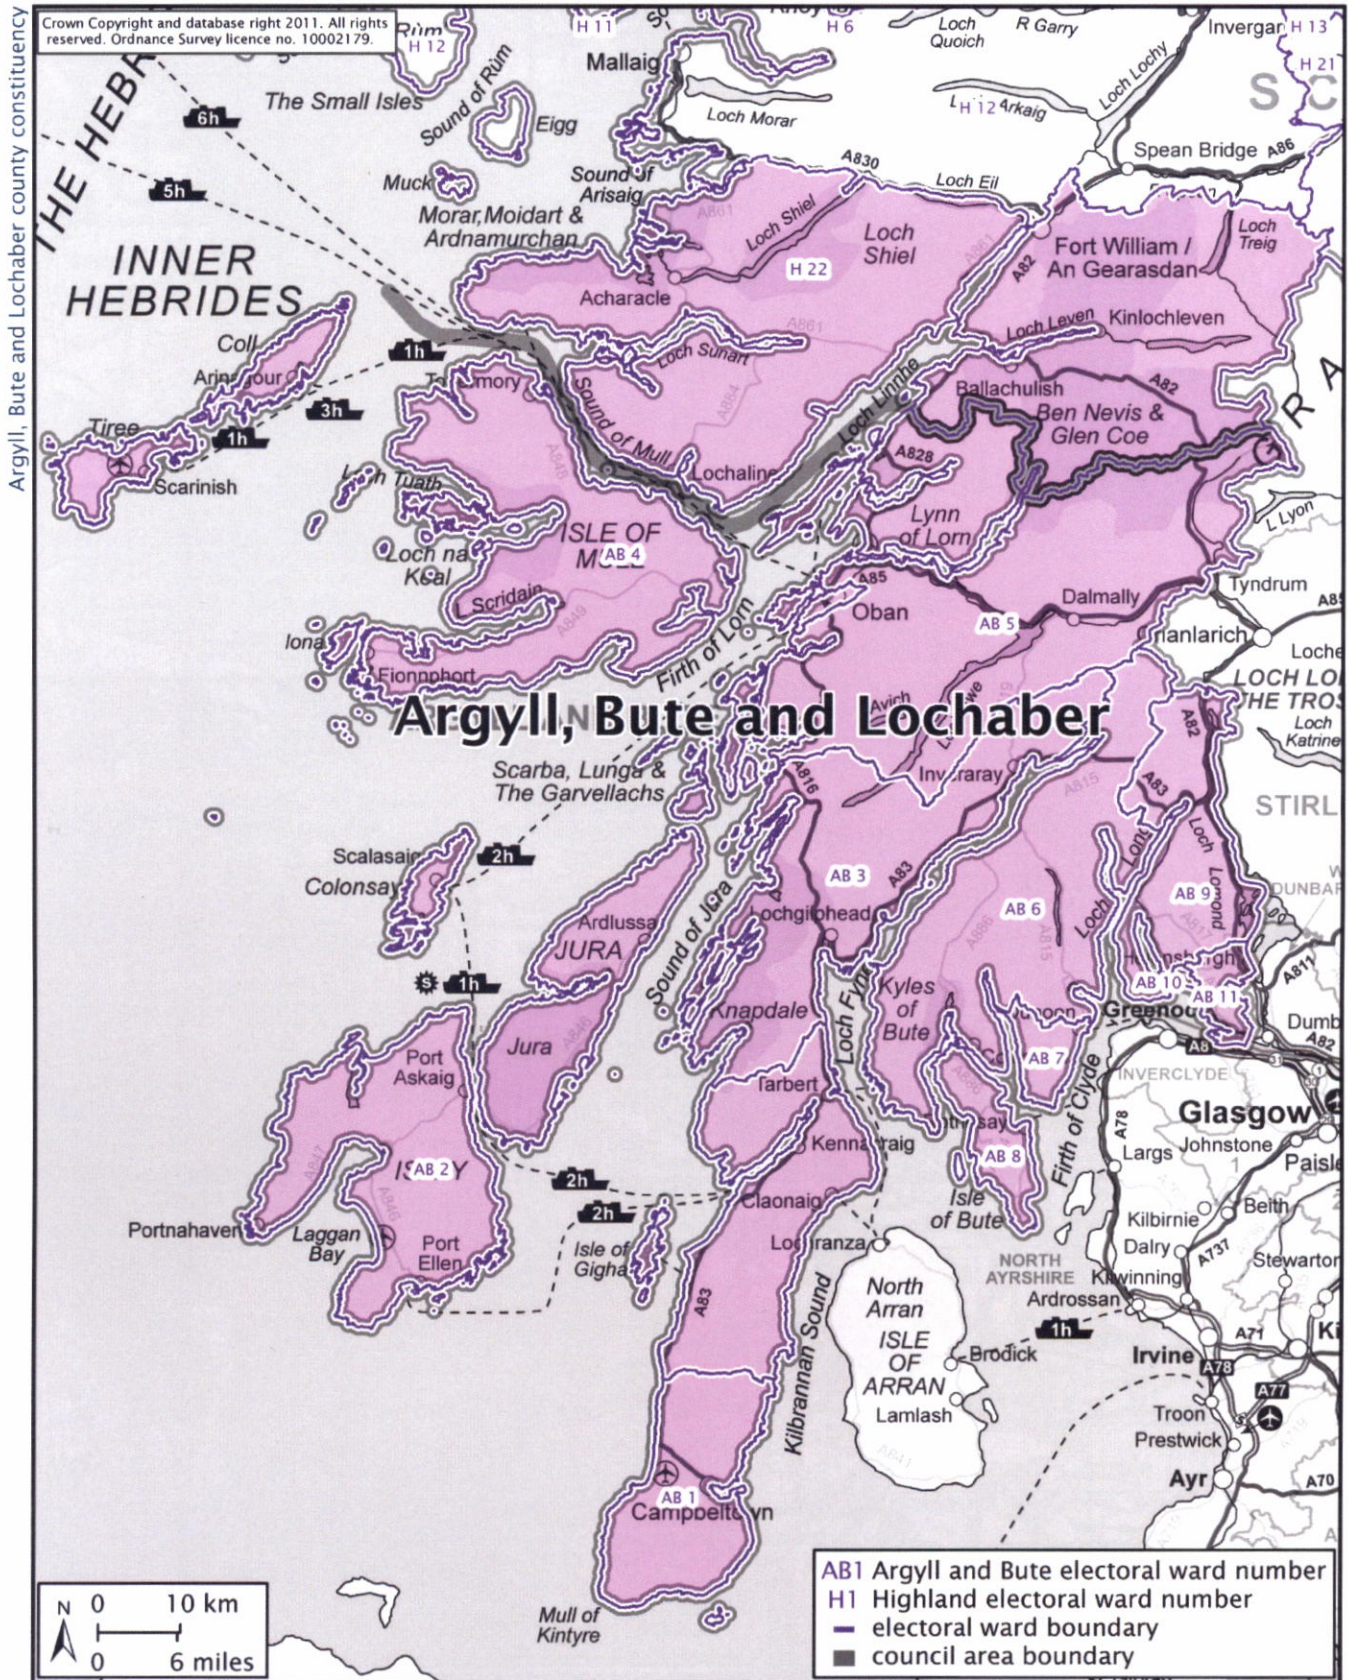

Argyll, Bute and Lochaber county constituency

The proposed constituency contains all of Argyll and Bute council area and ward 22 (Fort William and Ardnamurchan) of Highland council area.